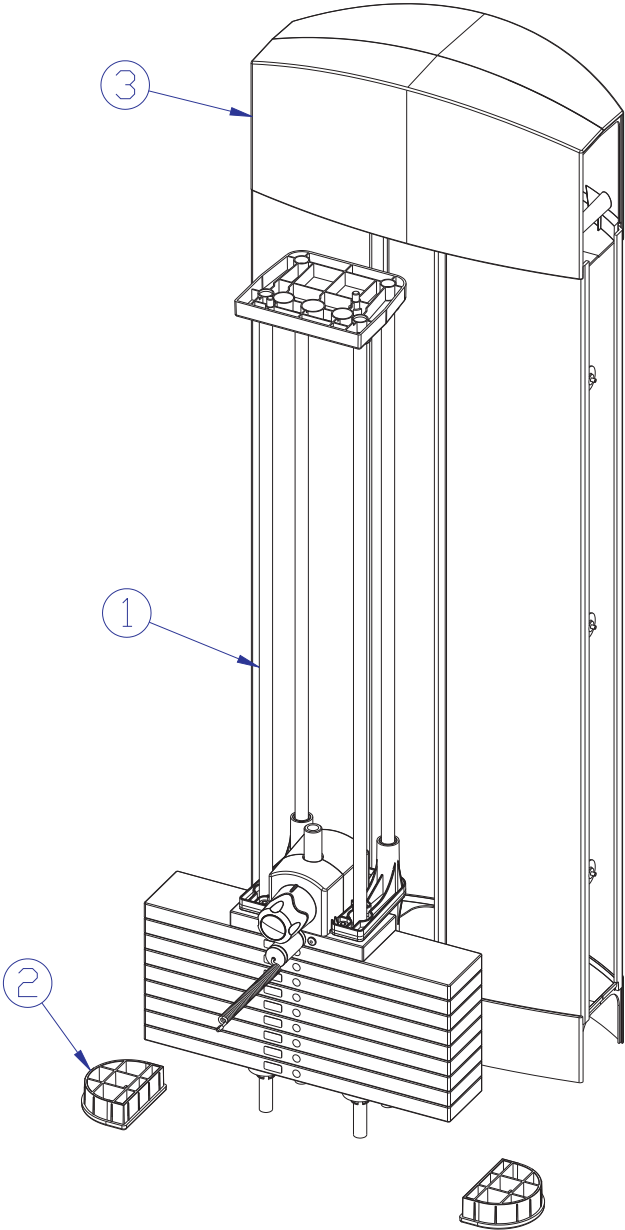

FZAB ABDOMINAL MID-9 TOWER ASSEMBLY - 7420301

ITEM NO	QTY	PART NO	DESCRIPTION
1	1	7420001	ASSY, WEIGHT STACK MID-9
2	2	7326301	CAP, D-TUBE-BTM
3	1	7419801	ASSY, TOWER PLASTICS-MID